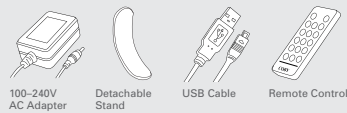

Accessories Included

Integrated Stereo Speakers